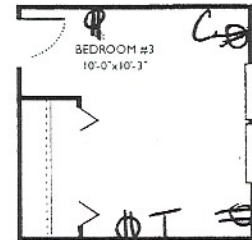

# MONARCH

Cable (C), Telephone (T) and Electrical Layout Ⓞ

### GATHERING ROOM OPTIONS

Note: The porch will be 5'-0" x 9'-0" with the Bedroom #3 option