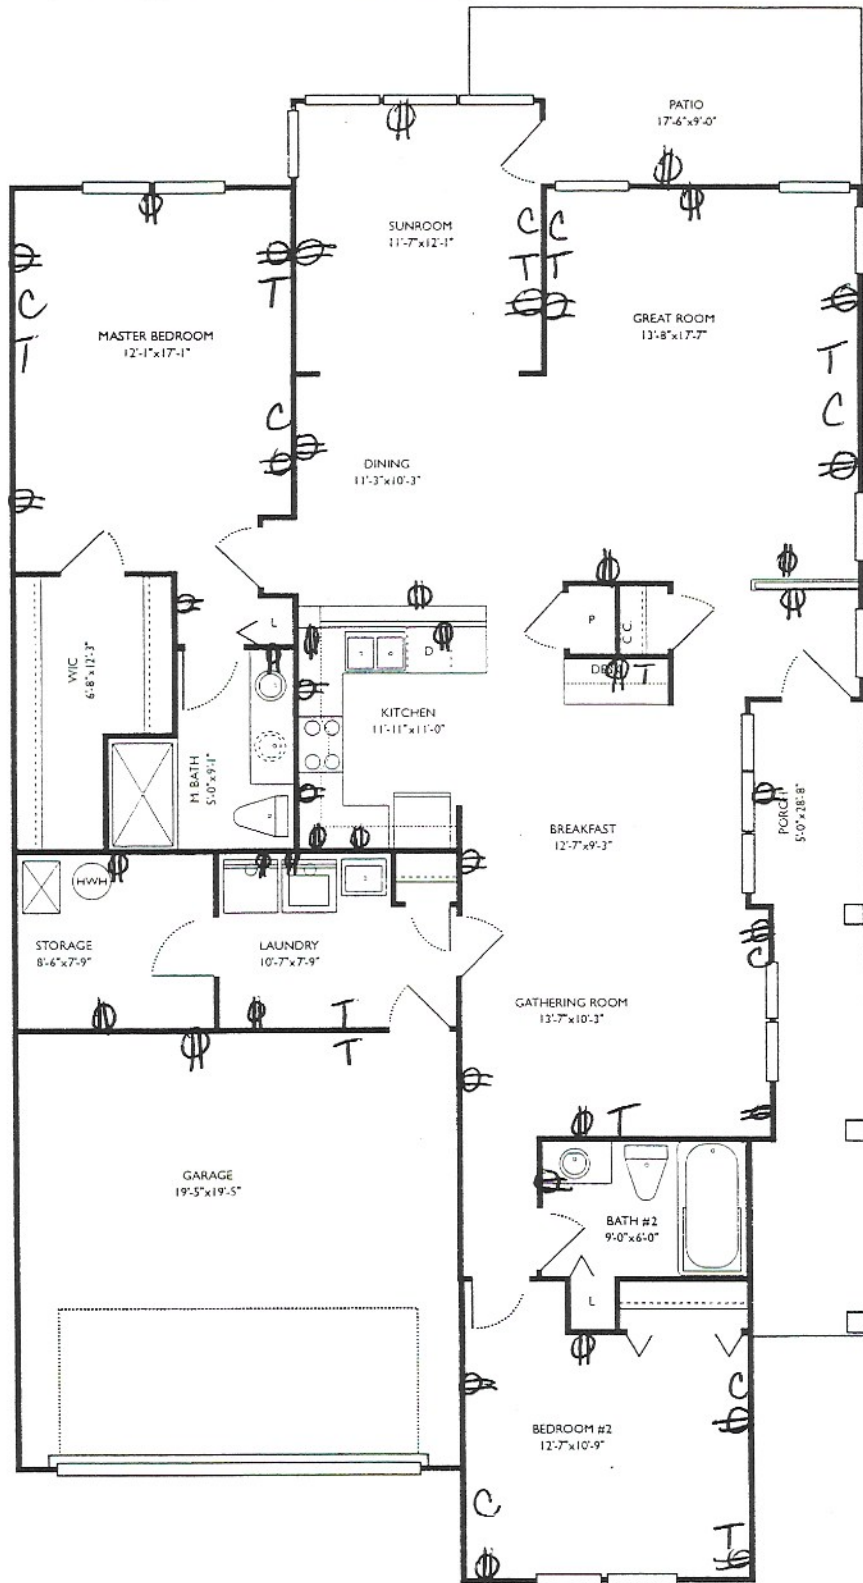

# MONARCH

Cable (C), Telephone (T) and Electrical Layout Ⓞ

### GATHERING ROOM OPTIONS

Note: The porch will be 5'-0" x 9'-0" with the Bedroom #3 option